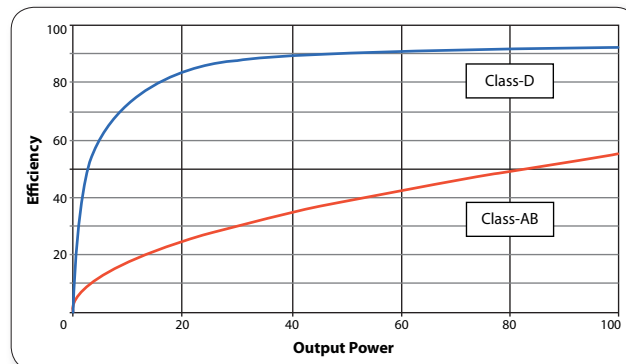

Class-D - Massive Power, Perfect Sound

Thanks to our revolutionary Class-D amplifier technology, we are able to provide you with enormous power and incredible sonic performance in an easy-to-use, ultra-portable and lightweight package. Class-D amplification makes all the difference, offering the ultimate in energy efficiency and eliminating the need for heavy power supplies and massive heat sinks. This amazing technology makes it possible to design and build extremely powerful products that are significantly lighter in weight than their traditional counterparts, while using less energy and protecting the environment.