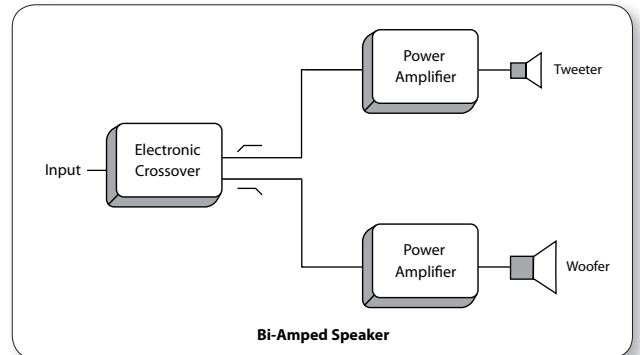

Beauty is Much More Than Skin Deep

Inside the F1220D active monitor is the equivalent of a 2-way electronic crossover, a graphic equalizer, a parametric equalizer, a mic preamp and a Class-D power amp! A long-excursion 12" driver delivers deep, punchy low end, while the 1" compression driver, mounted in a custom-designed horn, provides ultra-wide dispersion of clean, crisp highs. These systems work together seamlessly, cranking out 250 Watts of super-clean power, and here's the best part – you don't have to be a sound engineer to run it!

Portable Speakers

EUROLIVE F1220D

Bi-Amped 250-Watt
Monitor Speaker System with
12" Woofer, 1" Compression Driver and
Feedback Filter

Bi-Amplification - The Path to Absolute Signal Integrity

With its 250 ultra-clean Watts of digital output delivered through separately-powered drivers, courtesy of true bi-amping (2 amplifiers per speaker system), the F1220D delivers high-resolution sound that really brings out the best in your music. While some of our competitors apply simple passive crossovers, which inaccurately separates the frequency spectrum and degrade driver performance, BEHRINGER has gone the extra mile – driving each woofer and tweeter with a separate amplifier for absolute signal integrity.

Speaking of Control...

The F1220D doesn't just sound great, it gives you instant control of your monitor, even during your performance – something passive monitors simply cannot deliver! Need more volume? Turn the LEVEL dial until the desired volume is reached, getting too much bass or treble? Just reach down and tweak the 3-band EQ (High, Mid, Low) to tailor a rich, exciting sound. We've even provided the first line of defense against feedback, a dedicated Frequency dial you can adjust to eliminate troublesome mic squeals. Total control is always right at your fingertips with the EUROLIVE F1220D.