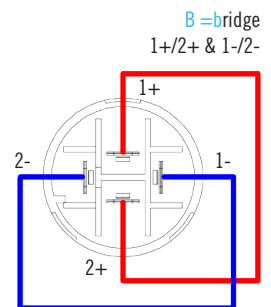

technical data

**cable**  
**cable typ** 4x LY240S (2x 4.0 mm<sup>2</sup>) speaker cable  
**cable jacket** PVC  
**cross section** 4 mm<sup>2</sup>

**connectors**  
**connector 1** 1x speakON 8p. male / Neutrik  
**connector 2** 4x speakON 4p. female / Neutrik

technische daten

**kabel**  
**kabeltyp** 4x LY240S (2x 4,0 mm<sup>2</sup>) lautsprecher kabel  
**kabelmantel** PVC  
**querschnitt** 4 mm<sup>2</sup>

**steckverbinder**  
**anschluss 1** 1x speakON 8p. male / Neutrik  
**connector 2** 4x speakON 4p. female / Neutrik

SPT8M-T4FB  
 Line Array Adapter TOP & SUB

order / variations

bestellung / variationen

order code bestell.-nr.	fanout length spleißlänge [mm]	type typ	input input	output output	colour farbe
SPT8M-T4FB-01.0	1000	TOP & SUB	1x speakON 8p. male	4x speakON 4p. female	black / schwarz
SPT8M-T4FB-02.0	2000	TOP & SUB	1x speakON 8p. male	4x speakON 4p. female	black / schwarz
SPT8M-T4FB-05.0	5000	TOP & SUB	1x speakON 8p. male	4x speakON 4p. female	black / schwarz
SPT8M-T4FB-Y060	600 / 1200 / 1800 / 2400	TOP & SUB	1x speakON 8p. male	4x speakON 4p. female	black / schwarz