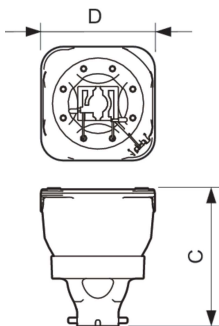

Product data

General Information	
Life to 50% Failures (Nom)	1,500 hour(s)
Light Technical	
Color Code	2
Luminous Flux	33,000 lm
Chromaticity Coordinate X (Nom)	297
Chromaticity Coordinate Y (Nom)	303
Correlated Color Temperature (Nom)	8000 K
Arc Length O (Nom)	1.4 mm

Operating and Electrical	
Power Consumption	550 W
Controls and Dimming	
Dimmable	Yes
Mechanical and Housing	
Net Weight (Piece)	138.000 g

Product Data	
Order product name	MSD Platinum 500S Flex 1CT/8
Full product name	MSD Platinum 500S Flex 1CT/8
Full product code	692234199968000

Dimensional drawing

Product	D (max)	O	C (max)
MSD Platinum 500S Flex 1CT/8	54.5 mm	1.4 mm	72 mm