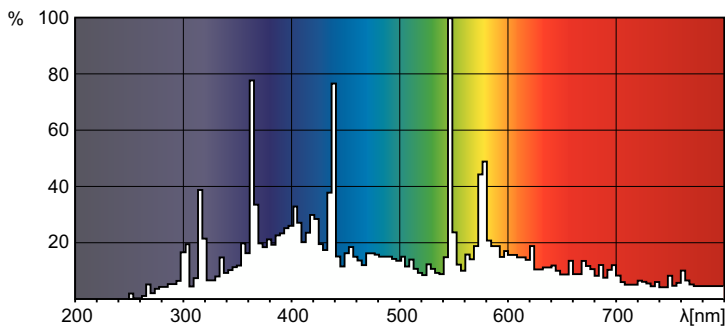

MSD Platinum (Touring/Stage)

Order code	928496405314
Material Nr. (12NC)	928496405314
Numerator - Quantity Per Pack	1
EAN/UPC - Product/Case	8718699651961

Numerator - Packs per outer box	8
EAN/UPC - Case	8718699651978

Dimensional drawing

Product	D (max)	O	C (max)
MSD Platinum 400L Flex 1CT/8	54.5 mm	1.2 mm	60 mm

Photometric data

Spectral Power Distribution Colour - MSD Platinum 400L Flex 1CT/8