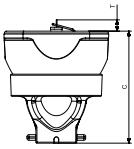

### Product data

General Information	
Operating Position	UNIVERSAL [Any or Universal (U)]
Life to 50% Failures (Nom)	2,000 hour(s)
Life to 50% Failures entertainment cycle (Nom)	6,000 hour(s)
Light Technical	
Color Code	2
Luminous Flux	24,000 lm
Chromaticity Coordinate X (Nom)	297
Chromaticity Coordinate Y (Nom)	303
Correlated Color Temperature (Nom)	8000 K
Arc Length O (Nom)	1.2 mm

### Dimensional drawing

Product	D (max)	O	C (max)
MSD Platinum 400L Flex 1CT/8	54.5 mm	1.2 mm	60 mm