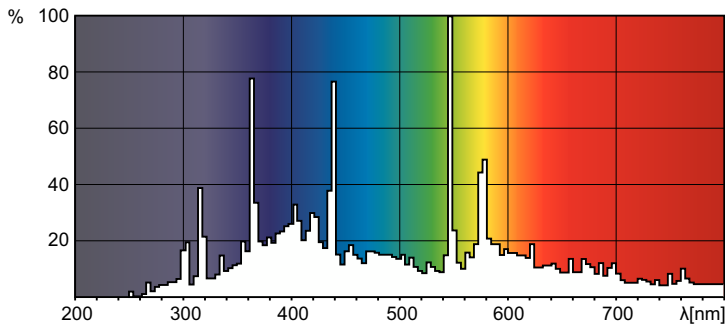

Product data

General Information		Arc Length O (Nom)		1.2 mm	
Cap-Base	-				
Operating Position	UNIVERSAL [Any or Universal (U)]				
Life to 50% Failures (Nom)	1,500 hour(s)				
Light Technical		Operating and Electrical			
Color Code	2	Power Consumption	470 W		
Luminous Flux	23,000 lm				
Chromaticity Coordinate X (Nom)	297	Controls and Dimming			
Chromaticity Coordinate Y (Nom)	300	Dimmable	Yes		
Correlated Color Temperature (Nom)	8000 K				
Color rendering index (CRI)	-	Mechanical and Housing			
		Net Weight (Piece)	110.000 g		
Product Data					
Order product name	MSD Platinum 21 R 1CT/8				

Dimensional drawing

Product	D (max)	O	C (max)
MSD Platinum 21 R 1CT/8	54.5 mm	1.2 mm	60 mm

Photometric data

Spectral Power Distribution Colour - MSD Platinum 21 R 1CT/8