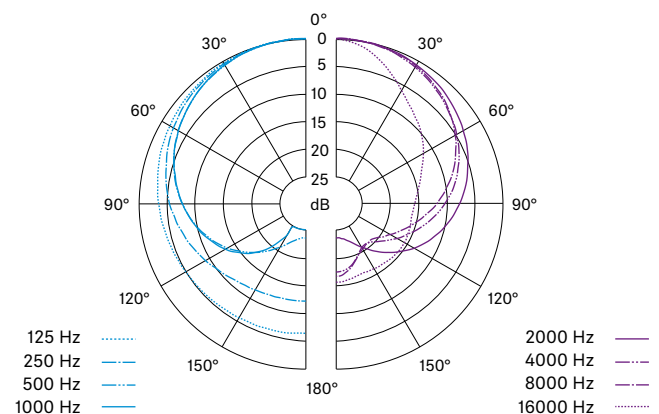

ACCESSORIES

MZT 100

Art. no. 001883

MZW 421

Art. no. 000536

SPECIFICATIONS

Frequency response	30 – 17,000 Hz
Transducer principle	pressure gradient transducer
Pick-up pattern	cardioid
Sensitivity (free field, at 1 kHz)	2 mV/Pa \pm 2.5 dB
Electrical impedance	250 Ω
Min. terminating impedance	1 k Ω
Dimensions	122 x 49 x 84 mm
Weight	159 g
Connector	XLR-3

POLAR PATTERN

FREQUENCY RESPONSE