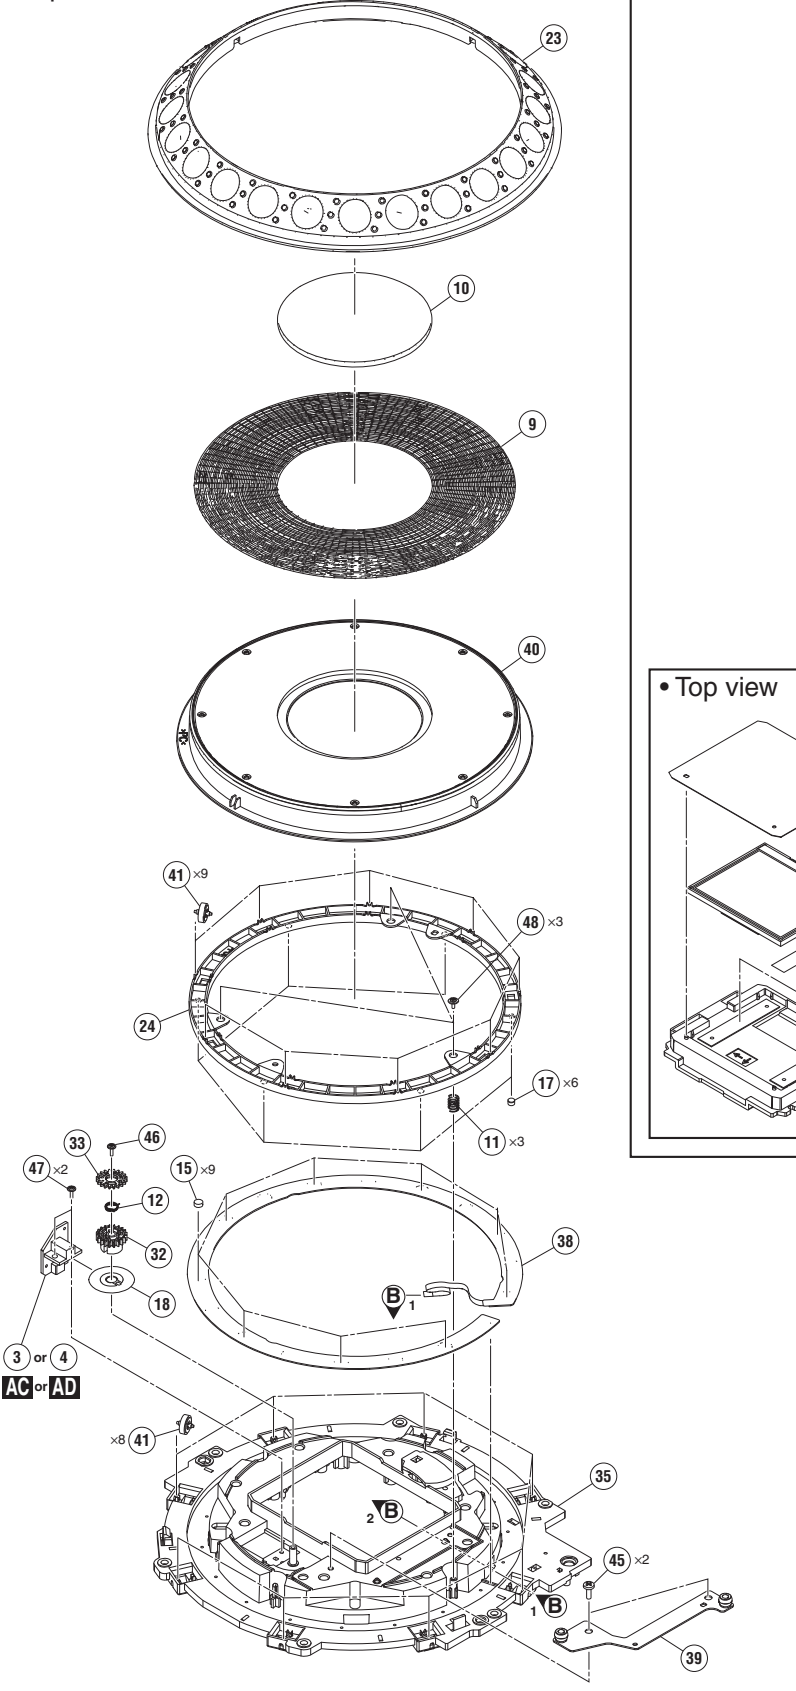

# 9.7 JOG DIAL SECTION

1

2

3

4

A • Bottom view

Refer to "7. DISASSEMBLY"

• Top view

• Top view

1

2

3

4

## JOG DIAL SECTION PARTS LIST

<u>Mark No.</u>	<u>Description</u>	<u>Part No.</u>	
1	JLCD1 Assy	DWX4288	
2	JLCD2 Assy	DWX4289	A
3	JOG1 Assy	DWX4317	
4	JOG2 Assy	DWX4318	
5	TFT LCD	DWX4228	
6	FFC	DDD1843	
7	FFC (for Left Deck)	DDD1937	
8	FFC (for Right Deck)	DDD1938	
9	JOG Plate	DAH2679	
10	Window	DAH3189	
11	SW Spring	DBH1681	B
12	Encoder Spring	DBH1710	
13	Coil Spring/LD	DBH1798	
14	Leaf Spring/ADJ	DBK1376	
15	SW Cushion HH48/2	DEC2538	
16	Washer	DEC3137	
17	Cushion/RNG	DEC3466	
18	Plate	DEC3700	
19	Sheet	DEC3844	
20	Barrier	DEC3845	C
21	Barrier	DEC3846	
22	Plate	DNH3345	
23	JOG B	DNK4068	
24	SW Ring	DNK5233	
25	Smoother	DNK5237	
26	Comp Plate	DNK5243	
27	Adjust Plate	DNK5300	
28	Cam Plate	DNK5301	
29	Dial Gear	DNK5302	
30	Link Gear A	DNK5303	D
31	Link Gear B	DNK5304	
32	Gear/A	DNK6143	
33	Gear/B	DNK6144	
34	Gear/LD	DNK6145	
35	Holder	DNK6745	
36	Plate	DNK6748	
37	Holder	DNK6866	
38	Sheet SW	DSX1078	E
39	Stay Assy/JOG	DXB2133	
40	JOG Dial A Assy	DXA2159	
41	Roller	DXB2178	
42	•••••		
43	•••••		
44	Screw	BPZ20P100FTC	
45	Screw	BPZ30P080FNI	
46	Screw	IPZ20P060FTC	
47	Screw	IPZ20P080FTC	F
48	Screw (FE)	DBA1265	