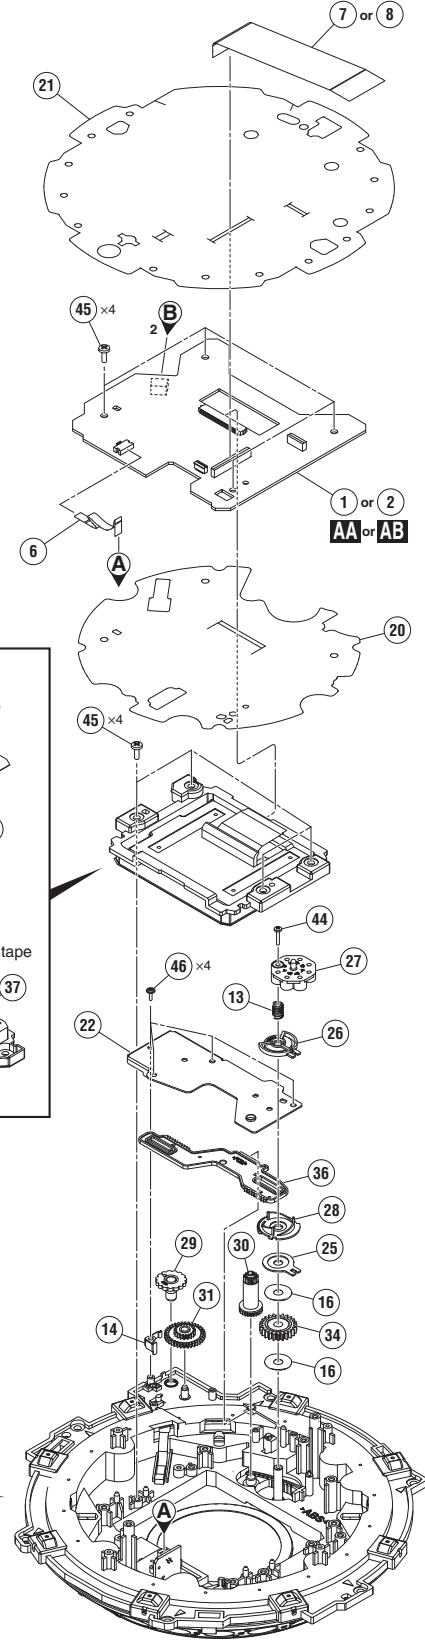

# 9.7 JOG DIAL SECTION

1

2

3

4

A • Bottom view

Refer to "7. DISASSEMBLY"

• Top view

• Top view

1

2

3

4

## JOG DIAL SECTION PARTS LIST

<u>Mark No.</u>	<u>Description</u>	<u>Part No.</u>	
1	JLCD1 Assy	DWX4288	
2	JLCD2 Assy	DWX4289	A
3	JOG1 Assy	DWX4317	
4	JOG2 Assy	DWX4318	
5	TFT LCD	DWX4228	
6	FFC	DDD1843	
7	FFC (for Left Deck)	DDD1937	
8	FFC (for Right Deck)	DDD1938	
9	JOG Plate	DAH2679	
10	Window	DAH3189	
11	SW Spring	DBH1681	B
12	Encoder Spring	DBH1710	
13	Coil Spring/LD	DBH1798	
14	Leaf Spring/ADJ	DBK1376	
15	SW Cushion HH48/2	DEC2538	
16	Washer	DEC3137	
17	Cushion/RNG	DEC3466	
18	Plate	DEC3700	
19	Sheet	DEC3844	
20	Barrier	DEC3845	C
21	Barrier	DEC3846	
22	Plate	DNH3345	
23	JOG B	DNK4068	
24	SW Ring	DNK5233	
25	Smoother	DNK5237	
26	Comp Plate	DNK5243	
27	Adjust Plate	DNK5300	
28	Cam Plate	DNK5301	
29	Dial Gear	DNK5302	
30	Link Gear A	DNK5303	D
31	Link Gear B	DNK5304	
32	Gear/A	DNK6143	
33	Gear/B	DNK6144	
34	Gear/LD	DNK6145	
35	Holder	DNK6745	
36	Plate	DNK6748	
37	Holder	DNK6866	
38	Sheet SW	DSX1078	E
39	Stay Assy/JOG	DXB2133	
40	JOG Dial A Assy	DXA2159	
41	Roller	DXB2178	
42	•••••		
43	•••••		
44	Screw	BPZ20P100FTC	
45	Screw	BPZ30P080FNI	
46	Screw	IPZ20P060FTC	
47	Screw	IPZ20P080FTC	F
48	Screw (FE)	DBA1265	