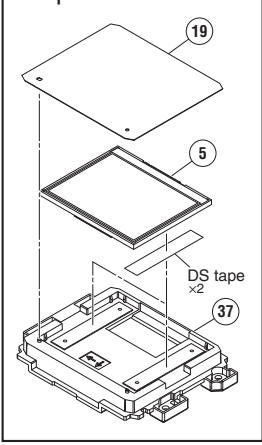

# 9.7 JOG DIAL SECTION

1

2

3

4

A • Bottom view

Refer to "7. DISASSEMBLY"

• Top view

• Top view

1

2

3

4

## JOG DIAL SECTION PARTS LIST

<u>Mark No.</u>	<u>Description</u>	<u>Part No.</u>	
1	JLCD1 Assy	DWX4288	
2	JLCD2 Assy	DWX4289	A
3	JOG1 Assy	DWX4317	
4	JOG2 Assy	DWX4318	
5	TFT LCD	DWX4228	
6	FFC	DDD1843	
7	FFC (for Left Deck)	DDD1937	
8	FFC (for Right Deck)	DDD1938	
9	JOG Plate	DAH2679	
10	Window	DAH3189	
11	SW Spring	DBH1681	B
12	Encoder Spring	DBH1710	
13	Coil Spring/LD	DBH1798	
14	Leaf Spring/ADJ	DBK1376	
15	SW Cushion HH48/2	DEC2538	
16	Washer	DEC3137	
17	Cushion/RNG	DEC3466	
18	Plate	DEC3700	
19	Sheet	DEC3844	
20	Barrier	DEC3845	C
21	Barrier	DEC3846	
22	Plate	DNH3345	
23	JOG B	DNK4068	
24	SW Ring	DNK5233	
25	Smoother	DNK5237	
26	Comp Plate	DNK5243	
27	Adjust Plate	DNK5300	
28	Cam Plate	DNK5301	
29	Dial Gear	DNK5302	
30	Link Gear A	DNK5303	D
31	Link Gear B	DNK5304	
32	Gear/A	DNK6143	
33	Gear/B	DNK6144	
34	Gear/LD	DNK6145	
35	Holder	DNK6745	
36	Plate	DNK6748	
37	Holder	DNK6866	
38	Sheet SW	DSX1078	E
39	Stay Assy/JOG	DXB2133	
40	JOG Dial A Assy	DXA2159	
41	Roller	DXB2178	
42	•••••		
43	•••••		
44	Screw	BPZ20P100FTC	
45	Screw	BPZ30P080FNI	
46	Screw	IPZ20P060FTC	
47	Screw	IPZ20P080FTC	F
48	Screw (FE)	DBA1265	