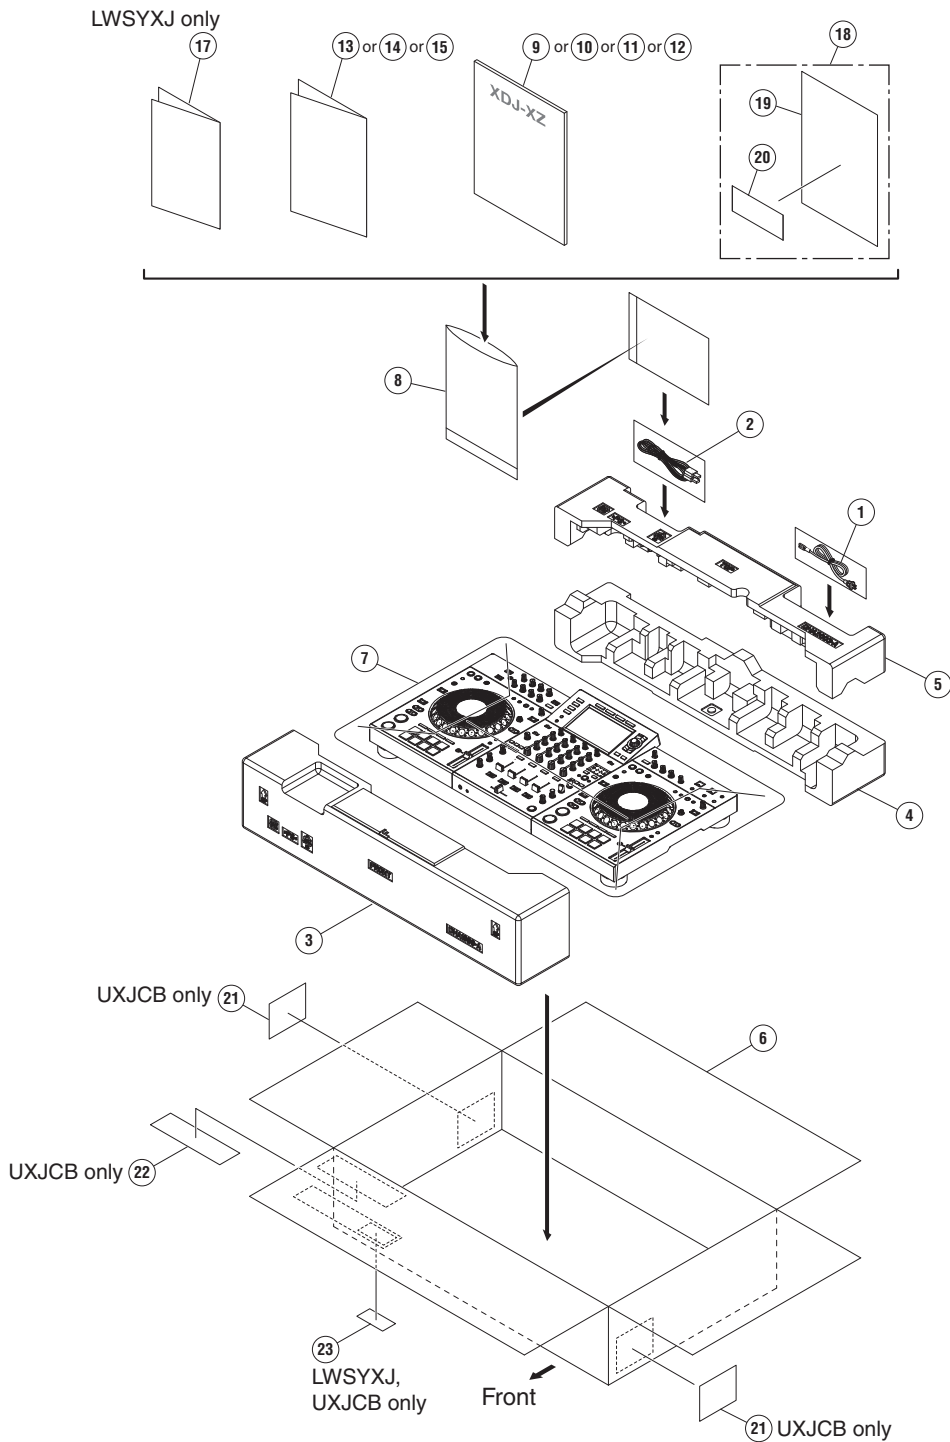

9. EXPLODED VIEWS AND PARTS LIST

- NOTES:
- Parts marked by "NSP" are generally unavailable because they are not in our Master Spare Parts List.
 - The \triangle mark found on some component parts indicates the importance of the safety factor of the part. Therefore, when replacing, be sure to use parts of identical designation.
 - Screws adjacent to ∇ mark on product are used for disassembly.
 - For the applying amount of lubricants or glue, follow the instructions in this manual. (In the case of no amount instructions, apply as you think it appropriate.)

9.1 PACKING SECTION

(1) PACKING SECTION PARTS LIST

<u>Mark No.</u>	<u>Description</u>	<u>Part No.</u>	<u>Mark No.</u>	<u>Description</u>	<u>Part No.</u>
⚠	1 Power Cord	See Contrast table (2)	13	Sub Manual	See Contrast table (2)
	2 USB Cable	DDE1150	14	Sub Manual	See Contrast table (2)
	3 Packing Pad	DHA1999	15	Sub Manual	See Contrast table (2)
	4 Packing Pad	DHA2000	16	•••••	
	5 Packing Pad	DHA2003	NSP 17	Warranty	See Contrast table (2)
	6 Packing Case	See Contrast table (2)	NSP 18	1..License Key Card Assy	DEA1046
	7 Mirror Mat	DHL1201	NSP 19	2..Leaflet	DRM1410
NSP	8 Polyethylene Bag	AHG7117	NSP 20	2..rekordbox dj license key card	DXA2304
	9 Operating Instructions (Quick nStart Guide)	See Contrast table (2)	21	Label	See Contrast table (2)
	10 Operating Instructions (Quick nStart Guide)	See Contrast table (2)	22	Label	See Contrast table (2)
	11 Operating Instructions (Quick nStart Guide)	See Contrast table (2)	NSP 23	Label	See Contrast table (2)
	12 Operating Instructions (Quick nStart Guide)	See Contrast table (2)			