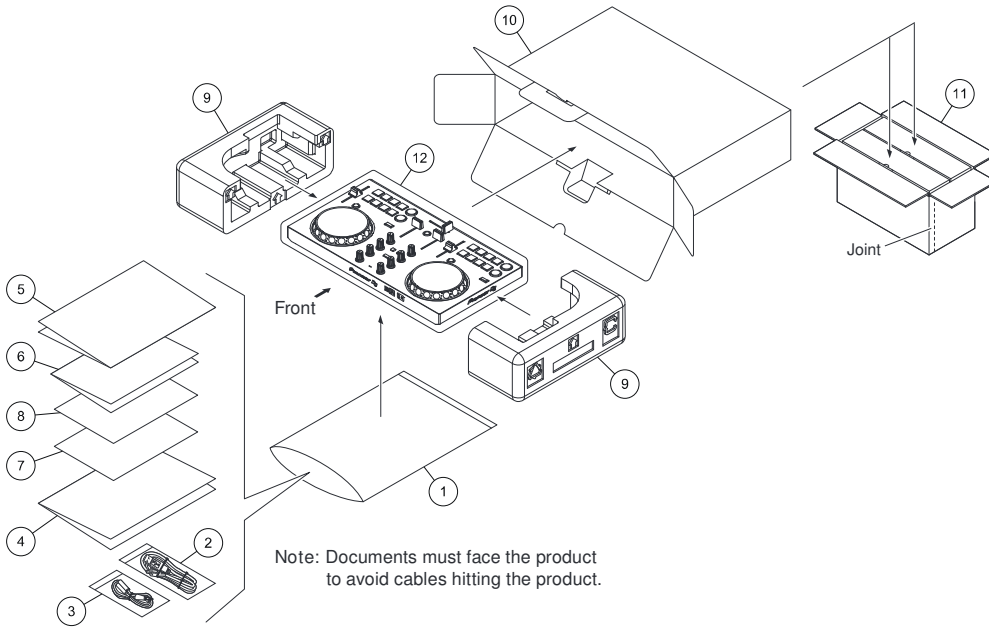

9. EXPLODED VIEWS AND PARTS LIST

- NOTES:
- Parts marked by "NSP" are generally unavailable because they are not in our Master Spare Parts List.
 - The Δ mark found on some component parts indicates the importance of the safety factor of the part. Therefore, when replacing, be sure to use parts of identical designation.
 - Screws adjacent to ∇ mark on product are used for disassembly.
 - For the applying amount of lubricants or glue, follow the instructions in this manual. (In the case of no amount instructions, apply as you think it appropriate.)

9.1 PACKING SECTION

(1) PACKING SECTION PARTS LIST

Mark No.	Description	Part No.	Mark No.	Description	Part No.
NSP 1	Polyethylene Bag	AHG7117	NSP 6	Warranty	See Contrast table (2)
2	USB Cable	DDE1150	NSP 7	Leaflet	See Contrast table (2)
3	Split Cable	DDE1151	NSP 8	Leaflet	See Contrast table (2)
4	Quick Start Guide	See Contrast table (2)	9	Pad	DHA1994
5	Precautions For Use	See Contrast table (2)	10	Packing Case	See Contrast table (2)
			11	Master Carton	See Contrast table (2)
			12	Mirror Mat	DHL1204