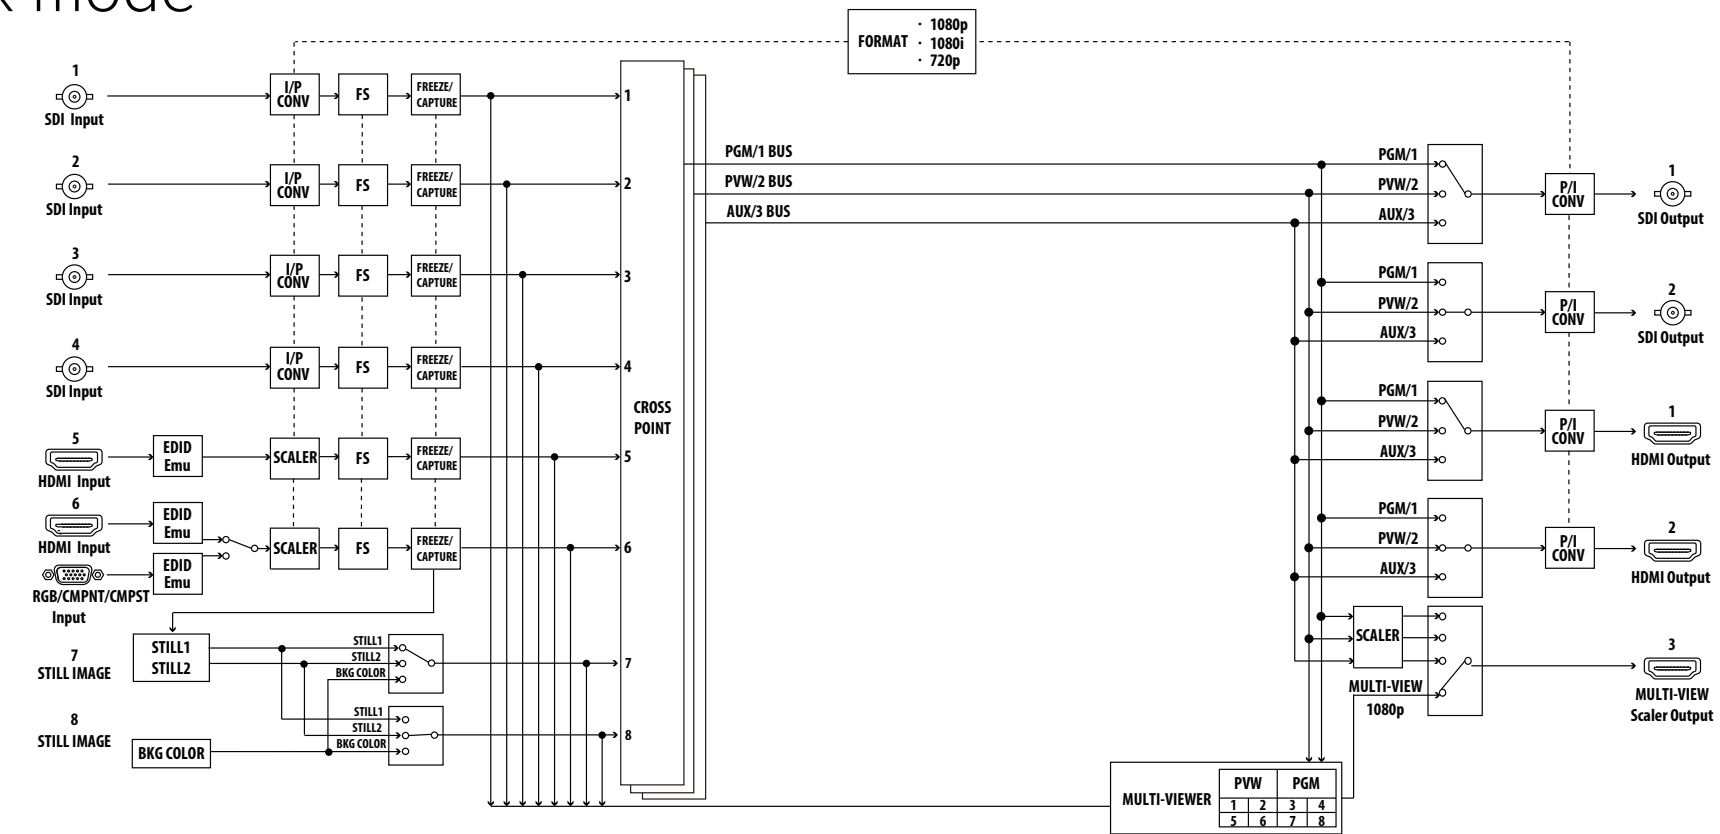

XS-62S Block diagram

VIDEO - PGM / PST mode, Dissolve mode

VIDEO - Matrix mode

AUDIO