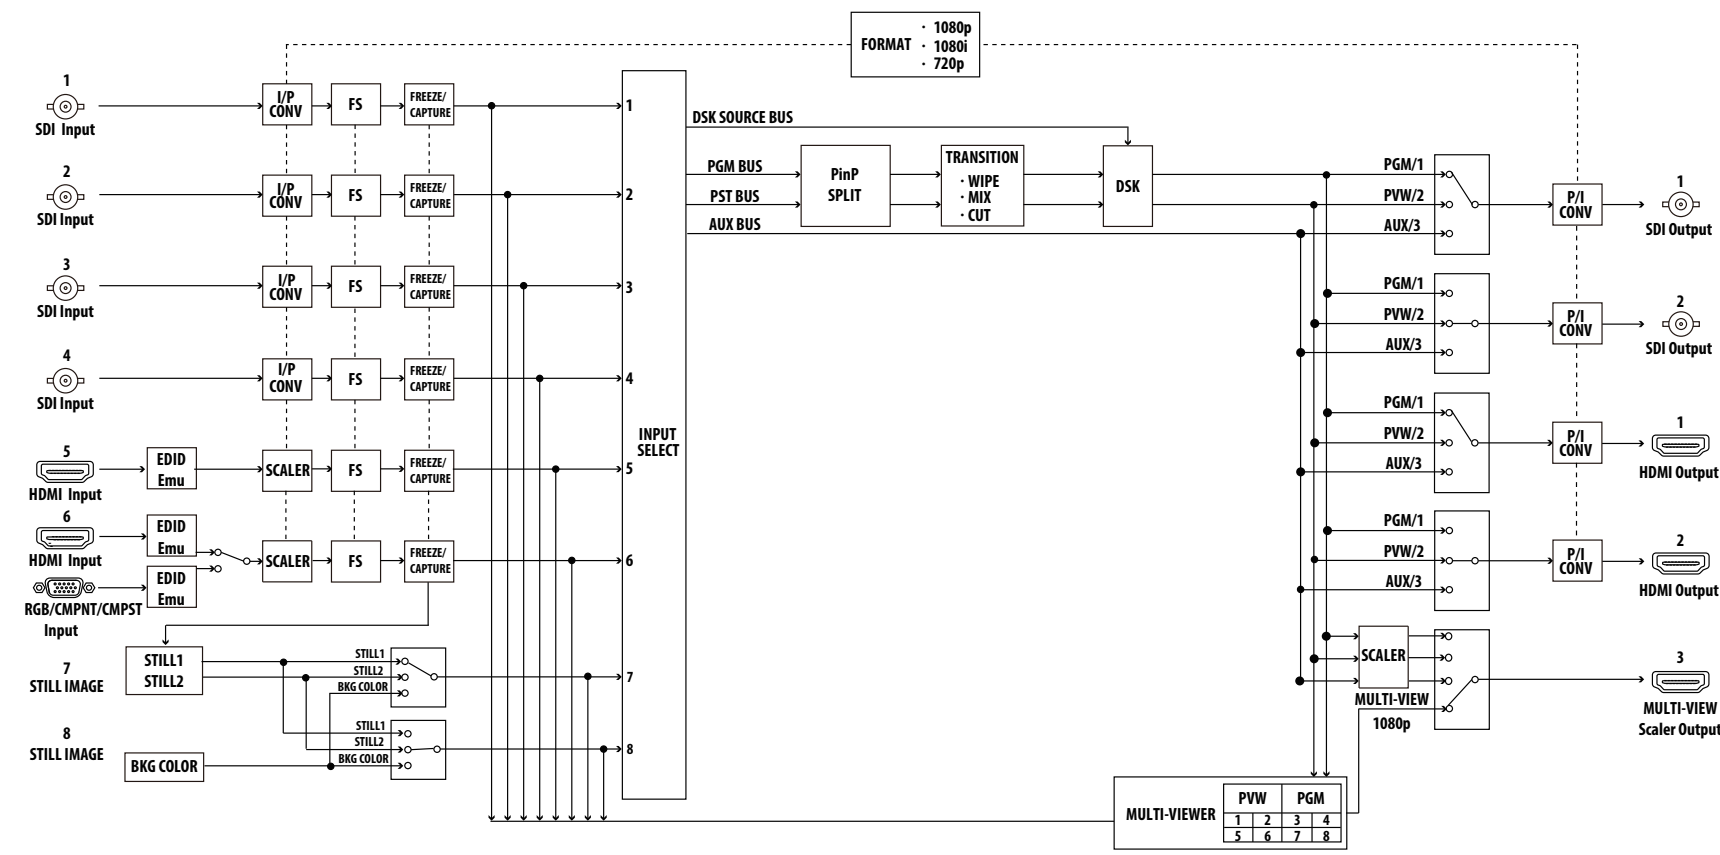

XS-62S Block diagram

VIDEO - PGM / PST mode, Dissolve mode

VIDEO - Matrix mode

AUDIO