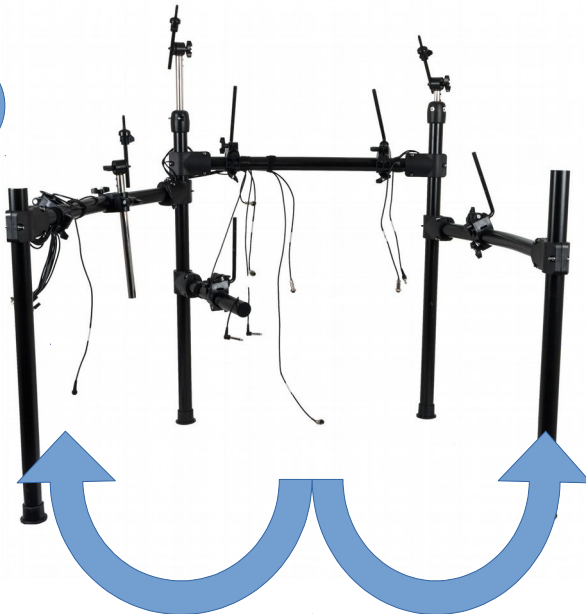

1

2

The information shown in this user manual is subject to change without further notification.

Version: Date of creation + initials author:
1.0 13-03-2018 RV

Revision date + initials author: -