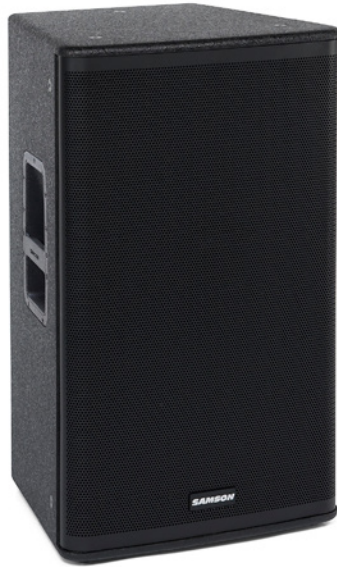

RSX115

2-Way Passive Loudspeaker

Samson's RSX115 is a high performance, 2-way passive loudspeaker ideal for sound professionals and performers looking for serious output and precision sound quality from their PA setup. Perfect for gigging musicians, houses of worship and performance venues of varying sizes, the RSX115 offers professional sound in a versatile cabinet that is ideal for both road and installation applications.

Handling 600 watts AES and 2,400 watts Peak of power at 8 ohms, the RSX115 is well-suited for large PA systems. It features a heavy-duty, Celestion 15" low-frequency driver with 3" voice coil for an extended low frequency response of 50Hz–20kHz. The speaker's detailed high frequency reproduction is created by a Celestion 1.75" PETP compression driver mounted in a 60° x 90° horn with a 1" exit. The result is brilliant, crystal-clear audio with precision control of the sound field. The RSX115 has dual Speakon® and 1/4" phone speaker inputs wired in parallel. This enables you to expand your PA system by directly connecting an extension speaker to the RSX115.

The RSX115's trapezoidal enclosure is constructed of solid 9-layer plywood and finished with a durable black, textured paint. Its black powder-coated, perforated steel grill ensures maximum protection against wear and tear. The speaker's rugged, roadworthy design also features a 1 3/8" pole mount receptacle and two integrated carry handles, making transportation of the cabinet a breeze. And for situations that require permanent speaker installation, the RSX115 is furnished with twelve M10 (10mm) fly points.