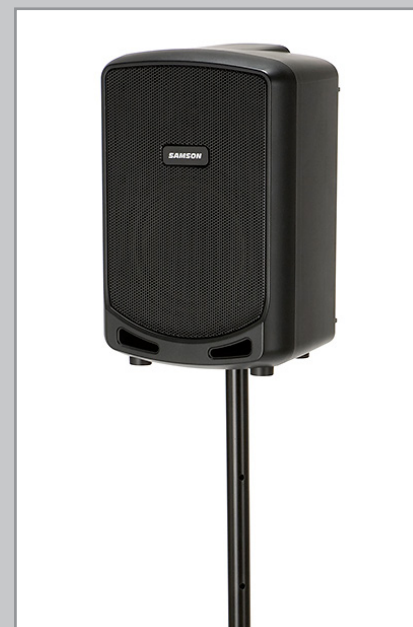

# EXPEDITION ESCAPE

Rechargeable Speaker System with *Bluetooth*®

Rear panel

Optional LS40 Speaker Stand

PRODUCT INFORMATION

2014

©2014 Samson. Preliminary Literature. All product descriptions and specs subject to change.

Samson's Expedition Escape is a rechargeable speaker system that provides incredible sound in any environment. Weighing only 8.5 pounds, this ultra-portable device combines pristine audio performance with convenient *Bluetooth* connectivity for wireless audio streaming. It's the ideal sound system for BBQs, parties, outdoor sporting events, tailgates, presentations, fitness classes and anywhere else loud, full-range sound is desired.

Packed with high-quality components to ensure an optimal music listening experience, the Expedition Express offers a 2-way speaker design with a 6" subwoofer for deep pounding bass, while its 1" high frequency driver transmits the finer details of your favorite tracks. The system is also *Bluetooth*-compatible, allowing you to wirelessly stream music from your smartphone, tablet or laptop up to 50' away from the Expedition Escape. The unit's 2-channel mixer features a 1/4" input with its own dedicated volume control for a variety of live performance applications, including use with dynamic microphones. In addition, the Expedition Escape has an 1/8" input for directly connecting MP3 players, keyboards and more.

The Expedition Escape's internal rechargeable battery powers the system for up to 20 hours of continuous use on a full charge. You can also use its built-in USB port to charge phones and tablets while simultaneously enjoying music. Finally, an integrated carry handle makes the Expedition Escape perfect for activities like trips to the beach, camping, boating, picnics and anywhere else music can enhance the moment.